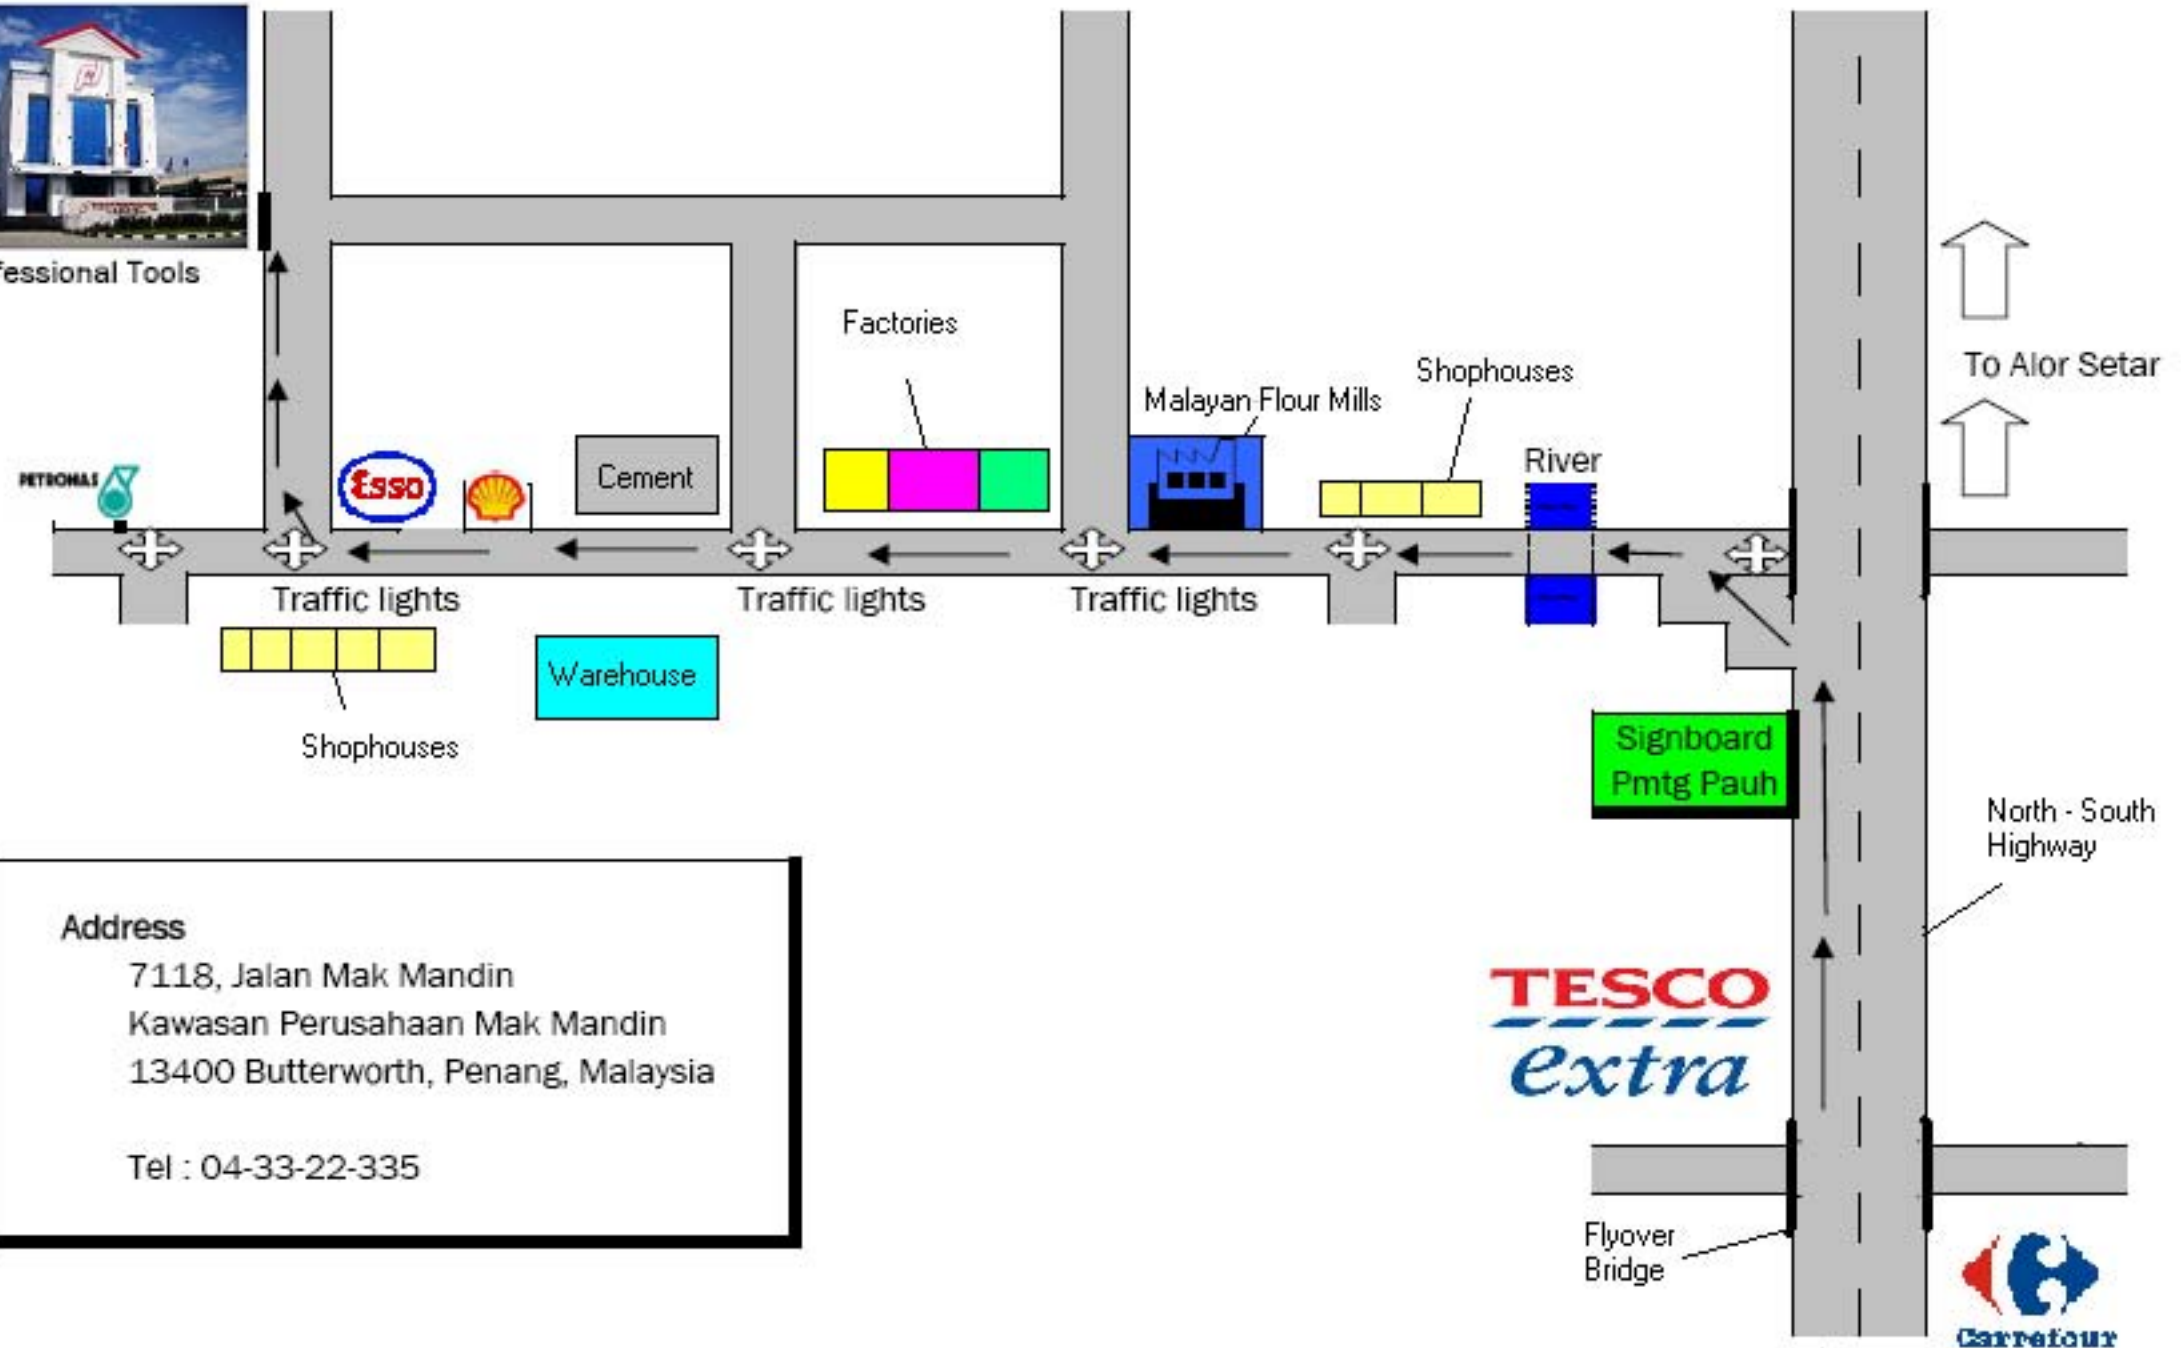

Road Map to Professional Tools

Professional Tools

To Alor Setar

North - South Highway

TESCO Extra

Flyover Bridge

Address
7118, Jalan Mak Mandin
Kawasan Perusahaan Mak Mandin
13400 Butterworth, Penang, Malaysia

Tel : 04-33-22-335

From Juru Toll Plaza/
Penang Bridge